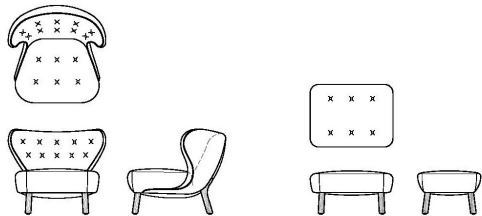

Dune Collection—

STELLAR CHAIR & OTTOMAN

Dune Studio, 2018

dune

STELLAR CHAIR & OTTOMAN

Dune Studio, 2018

Upholstered lounge chair and ottoman with poly-urethane foam over solid wood frame. Legs in solid Oak. Other wood finishes available.

Chair Size - 34.75"w X 35"d X 30.25"h
Ottoman Size - 29.5"w X 22.5"d X 15.25"h
Custom sizes available

Dune Showroom
200 Lexington Ave. T 212 → 925 → 6171
Suite 100 F 212 → 925 → 2273
NY, NY 10016 Dune-NY.com